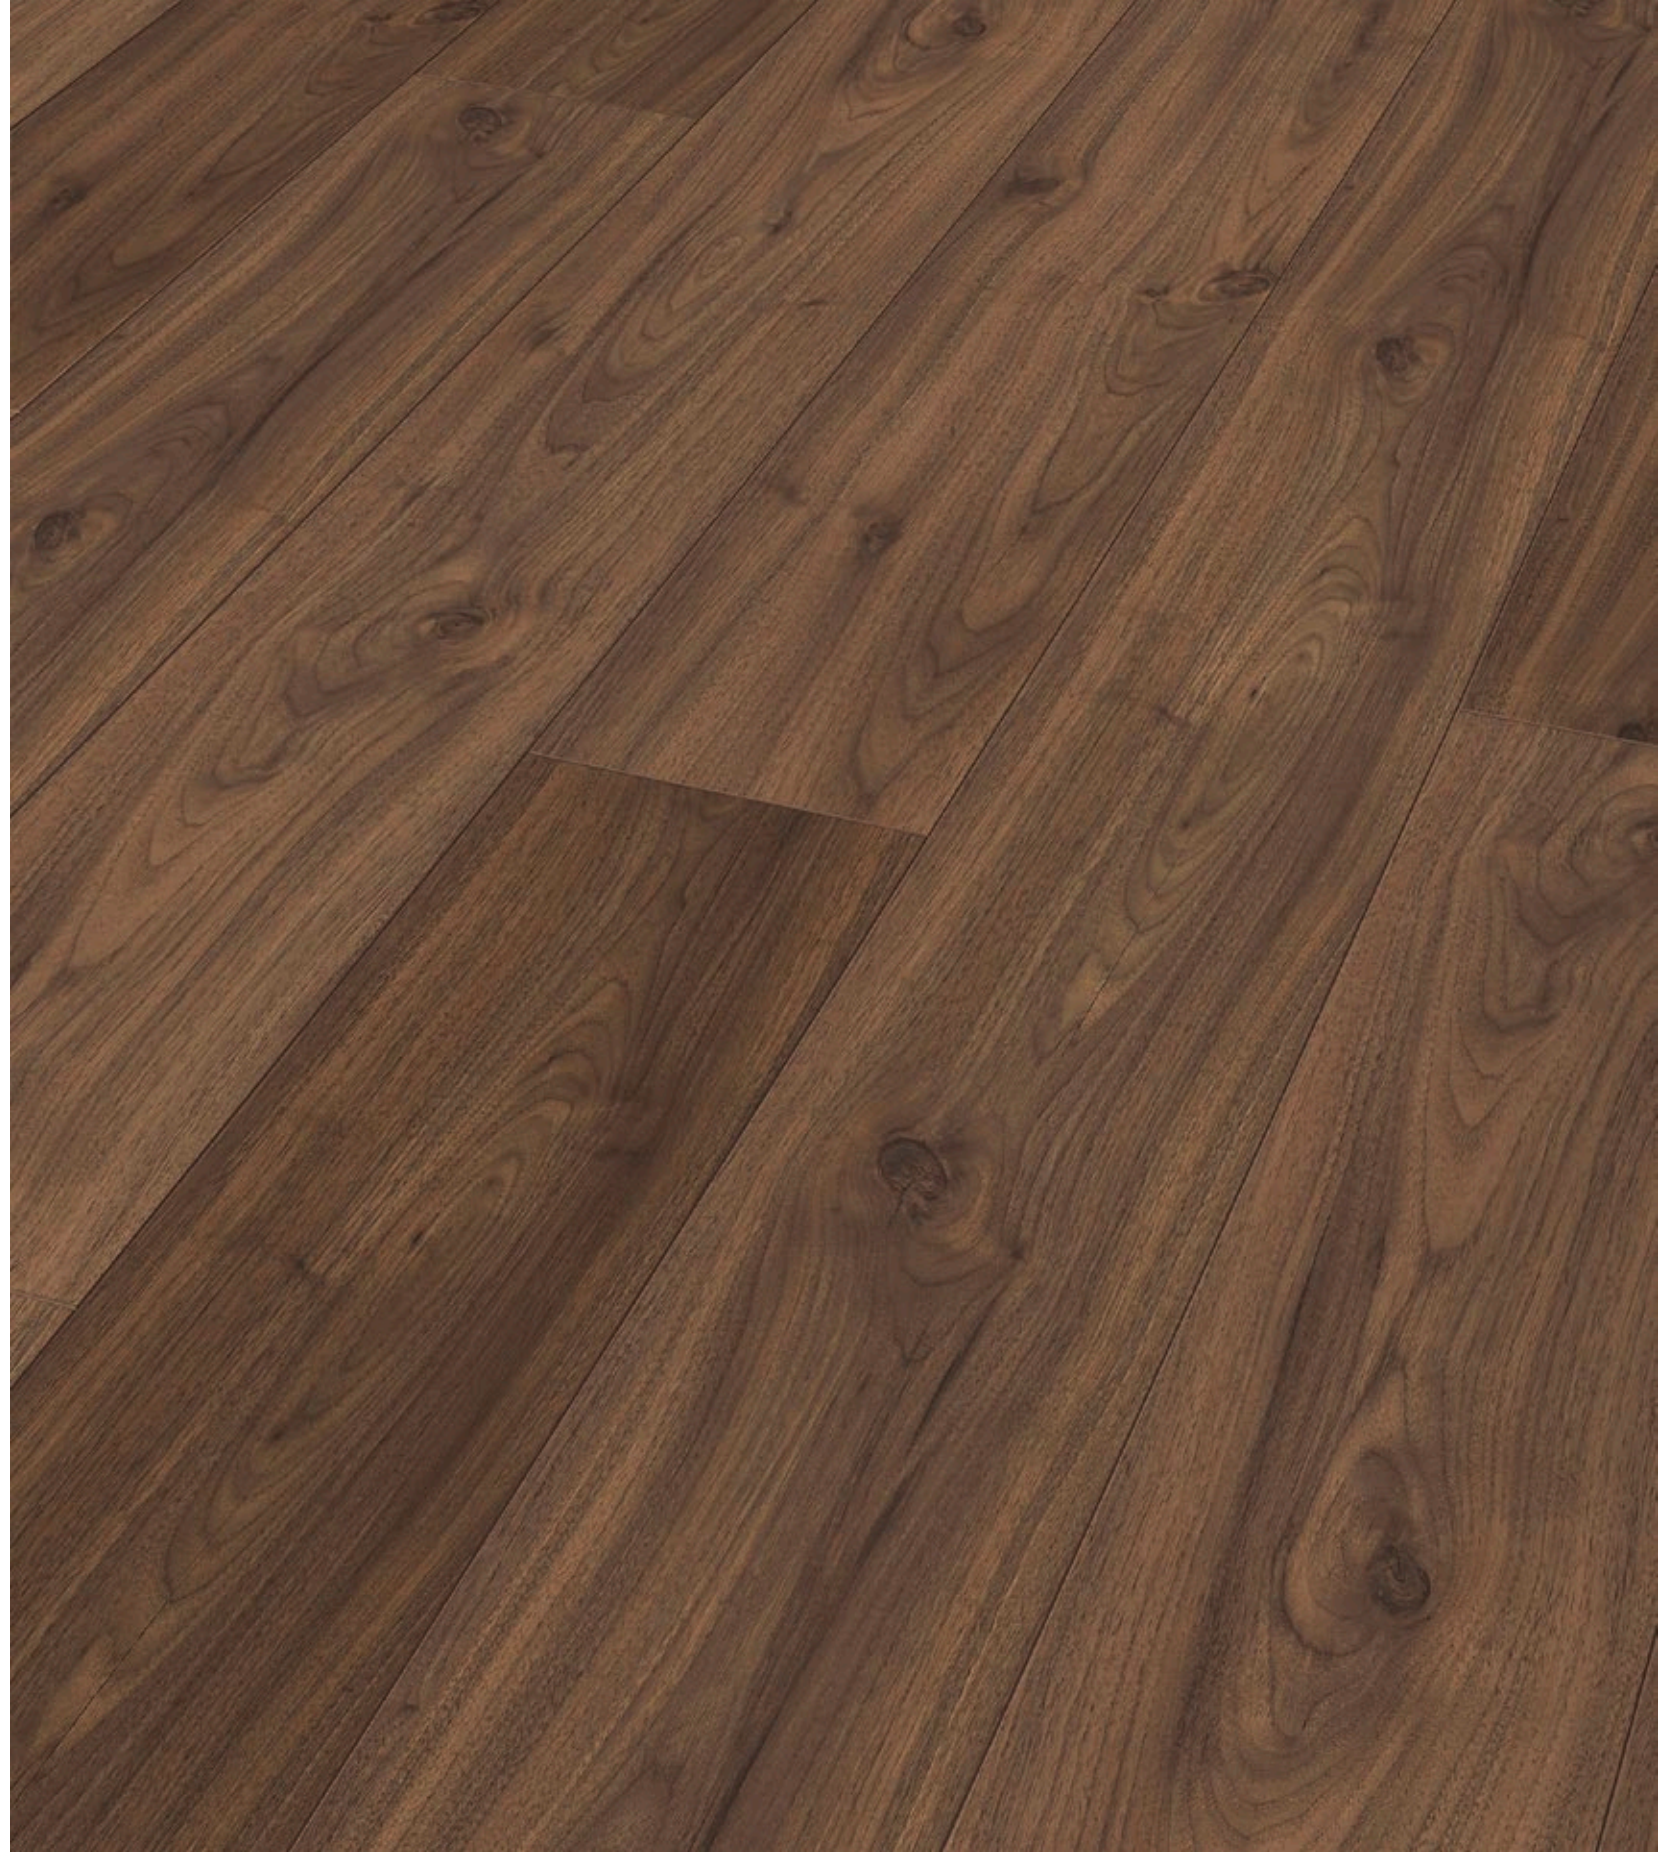

SKEMA®

SECTION
**DECORI
DECORS**